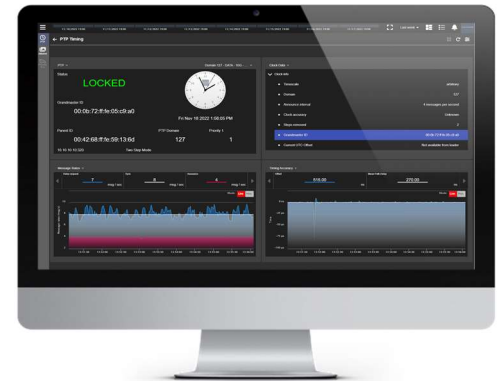

Providius offers cutting-edge solutions that passively analyze both the IT and the broadcast side of operations, providing a clear and concise picture of your systems in real-time. The unique combination of network telemetry and media analysis on a single dashboard is what sets Providius apart, making us the trusted partner of numerous organizations worldwide.

Broadcast Media Guard (BMG)

The BMG can acquire, decode, and analyze a wide variety of media flows across multiple high-capacity IP interfaces (up to 100Gb/s) simultaneously.

- Media analysis is critical as it enables the measurement and monitoring of the quality and integrity of IP media. This is crucial for ensuring that the delivered content is of the highest possible quality and is free of errors or disruptions.
- Acquire, decode, and analyze a wide variety of media flows (uncompressed and compressed) across multiple high-capacity IP interfaces concurrently.
- BMG is an indispensable and reliable software for Engineering, Operations, and System Integration

BMG Managed Services Dashboard

BMG Stream Analysis Dashboard

BMG PTP Analyzer Dashboard

Key Features

- ✓ Zero-footprint software that provides precision network packet timing analysis
- ✓ Simultaneous decoding and monitoring of multiple media types
- ✓ 24/7 real-time monitoring, capable of monitoring by exception notification
- ✓ NMOS IS-04/IS-05 support for network discovery and patch management
- ✓ VM or bare metal deployments accessed anywhere using secure web UI

BROADCAST MEDIA GUARD

Having the right monitoring and visualization technologies in place to proactively identify impairments and service disruption is imperative to the success of the operation. That is why Providius has engineered the BMG to be the 24/7 eyes and ears on your media network.