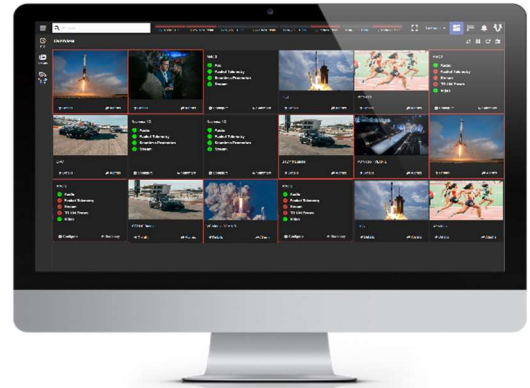

**BMG Services Overview
Dashboard**

Features & Benefits

BMG offers an advanced suite of apps and tools to ensure complete coverage for any media network, including:

Telemetry, Capture, Decode, Analyze

Uncompressed Formats

- ST-2022-6 (SDI over IP)
- ST-2022-7 plus path skew
- ST-2110-20/30/40 all parts
- Including:
  - Packet pacing analysis (-21)
  - 32-bit audio decode + analysis (-31)
  - NMOS IS-04/IS-05 compliant
- AES-67
- RAVENNA

Compressed Formats

- MPEG-2 Video
- H.264 Video
- HEVC Video
- JPEG XS Video
- JPEG 2000 Video
- NDI Video*
- SRT*
- MP1-L1 Audio
- AAC Audio
- HE-AAC Audio
- A-52 Audio

* Contact us for availability

Ancillary Data Analysis

- Closed caption decoding (CEA-608/708)
- Loudness monitoring (EBU-R-128/ITU-1770/ATSC A/85)
- DVB Transport Layer Analysis ETR 101 290
- Commercial signaling analysis & logging (ANSI SCTE-35/SCTE-104)