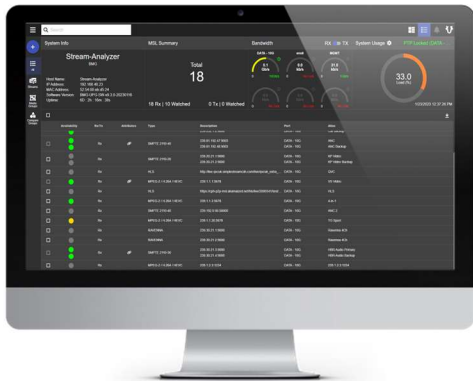

Providius offers cutting-edge solutions that passively analyze both the IT and the broadcast side of operations, providing a clear and concise picture of your systems in real-time. The unique combination of network telemetry and media analysis on a single dashboard is what sets Providius apart, making us the trusted partner of numerous organizations worldwide.

Broadcast Media Guard (BMG)

The BMG can acquire, decode, and analyze a wide variety of media flows across multiple high-capacity IP interfaces (up to 100Gb/s) simultaneously.

- Media analysis is critical as it enables the measurement and monitoring of the quality and integrity of IP media. This is crucial for ensuring that the delivered content is of the highest possible quality and is free of errors or disruptions.
- Acquire, decode, and analyze a wide variety of media flows (uncompressed and compressed) across multiple high-capacity IP interfaces concurrently.
- BMG is an indispensable and reliable software for Engineering, Operations, and System Integration

BMG Managed Services Dashboard

BMG Stream Analysis Dashboard

BMG PTP Analyzer Dashboard

Key Features

- ✓ Zero-footprint software that provides precision network packet timing analysis
- ✓ Simultaneous decoding and monitoring of multiple media types
- ✓ 24/7 real-time monitoring, capable of monitoring by exception notification
- ✓ NMOS IS-04/IS-05 support for network discovery and patch management
- ✓ VM or bare metal deployments accessed anywhere using secure web UI

BROADCAST MEDIA GUARD

Having the right monitoring and visualization technologies in place to proactively identify impairments and service disruption is imperative to the success of the operation. That is why Providius has engineered the BMG to be the 24/7 eyes and ears on your media network.